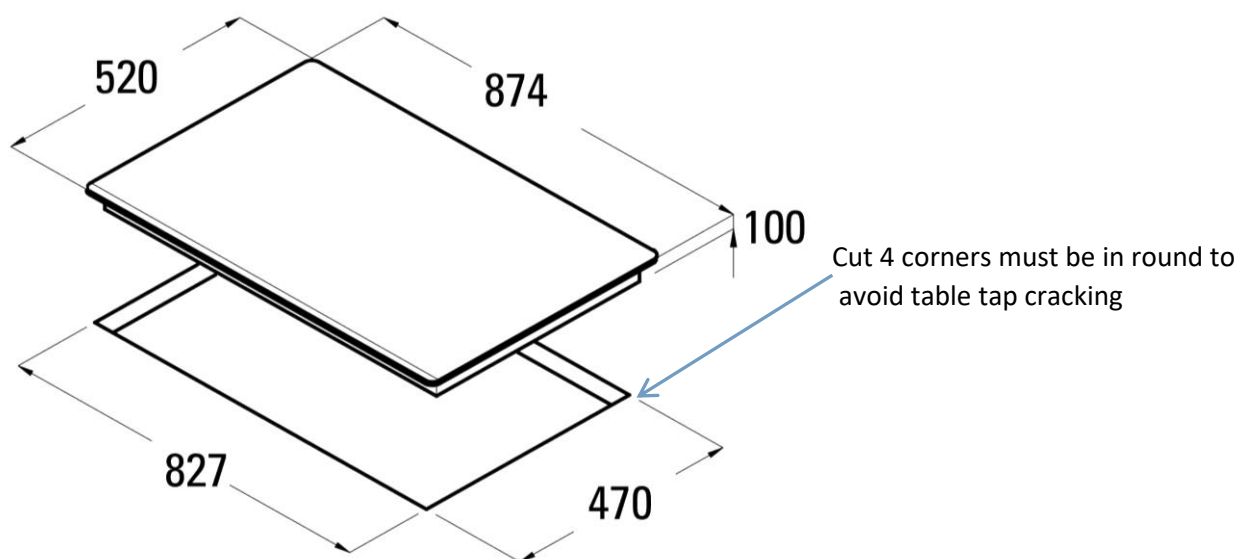

SPECIFICATION SHEET - appliances

BRAND:		Product Photo:
ORIGIN:	SPAIN	
SERIES:	LCI941BK	
PRODUCT DESCRIPTION:	Built-in 5-Gas Hob glass top (LPG) . enameled grids . auto ignition, safety valve . 5 cooking zones 3.5kw triple ring + 3.0kw fast 1.0kw auxiliary + 2x 1.75kw semi fast	
MODEL No.	0800.5402	
FINISH/COLOUR:	GLASS/BLACK	
DIMENSIONS:	874 x 520mm	
OPTIONAL MATCHING PARTS:		

Technical Informations:

Voltage: 220V / 50~60 Hz

Power: 2500W

Phase: single+grounding

REMINDER: Do not use cleaners containing abrasive cleansers, ammonia, bleach, acids, waxes, alcohol, solvents or other products not recommended for chrome.
All information is for reference only, installation shall always be based on the actual product delivered.